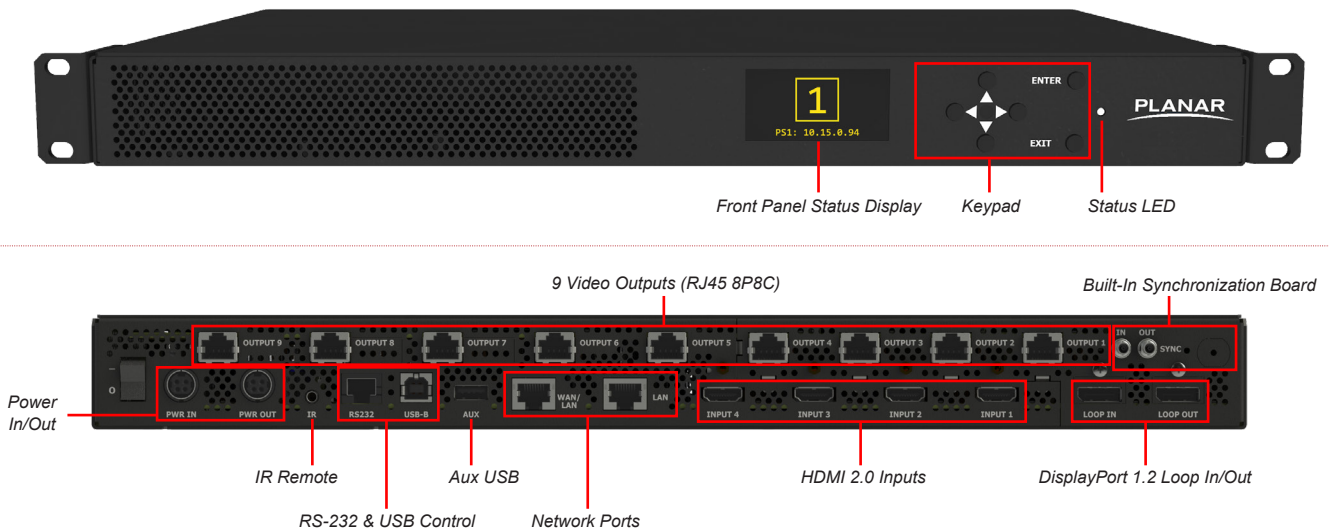

Planar Video Controller

The Planar® Video Controller (VC) is a compact yet powerful rack-mount processor that can cascade to support large video walls and provide windowing and Picture-in-Picture (PiP) for source flexibility. It includes Planar® Big Picture Plus™ video wall processing, which can scale sources across the entire video wall or across sections of the video wall. The Planar Video Controller offers configuration, control and monitoring from the modern web-based Planar® WallDirector™ software interface. The VC incorporates Planar® WallSync™, providing precisely synchronized video playback and genlock across the video wall.

The Planar Video Controller (VC) comes standard as part of the Planar® DirectLight® X LED Video Wall System and Clarity® Matrix® G3 LCD Video Wall System.

Planar Video Controller (9 Output)

9-OUTPUT PLANAR VIDEO CONTROLLER

Planar Video Controller (4 Output)

4-OUTPUT PLANAR VIDEO CONTROLLER

Model Name	VC4H-BP+
Type	1U rack-mounted controller drives up to 4 Full HD (1920x1080) display sections
Rack Size	19" 1U Rack Unit
Maximum Distance from Video Wall	Standard: 200ft (60m) Fiber Extension: 1000ft (300m)
Video Inputs	4x HDMI 2.0 (w/ HDCP 2.2); 1x DisplayPort 1.2
Video Outputs	4x RJ45 8P8C; 1x DisplayPort 1.2
Control	IR Remote Control, RS-232, USB, Network, Planar WallDirector Software
Controller Status	Diagnostic LEDs, health monitoring and alerts
Sync	Mini BNC In/Out
Image Scaling	Planar Big Picture Plus Processing, Planar WallSync, PiP, 4K at 60Hz upscaling and downscaling