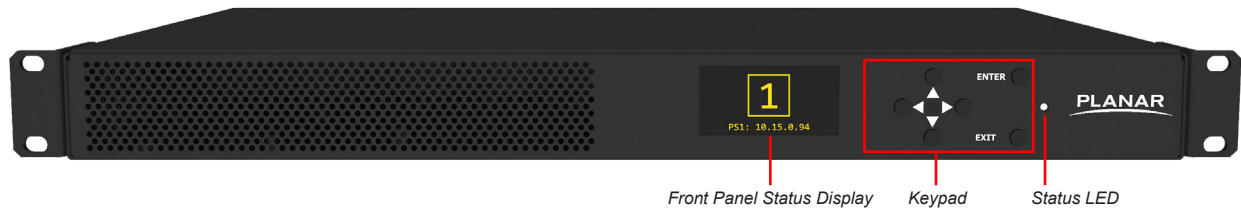

Planar Video Controller (4 Output)

4-OUTPUT PLANAR VIDEO CONTROLLER

Model Name	VC4H-BP+
Type	1U rack-mounted controller drives up to 4 Full HD (1920x1080) display sections
Rack Size	19" 1U Rack Unit
Maximum Distance from Video Wall	Standard: 200ft (60m) | Fiber Extension: 1000ft (300m)
Video Inputs	4x HDMI 2.0 (w/ HDCP 2.2); 1x DisplayPort 1.2
Video Outputs	4x RJ45 8P8C; 1x DisplayPort 1.2
Control	IR Remote Control, RS-232, USB, Network, Planar WallDirector Software
Controller Status	Diagnostic LEDs, health monitoring and alerts
Sync	Mini BNC In/Out
Image Scaling	Planar Big Picture Plus Processing, Planar WallSync, PiP, 4K at 60Hz upscaling and downscaling