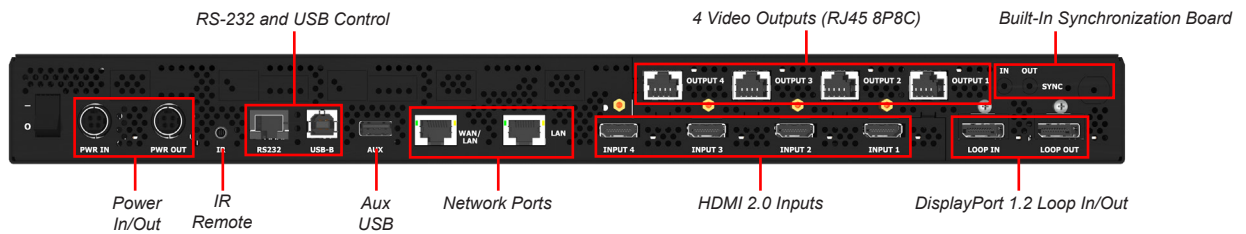

The Planar Video Controller (VC) comes standard as part of the Planar® DirectLight® X LED Video Wall System and Clarity® Matrix® G3 LCD Video Wall System.

Planar Video Controller (9 Output)

9-OUTPUT PLANAR VIDEO CONTROLLER

Model Name	VC9H-BP+
Type	1U rack-mounted controller drives up to 9 Full HD (1920x1080) display sections
Rack Size	19" 1U Rack Unit
Maximum Distance from Video Wall	Standard: 200ft (60m) Fiber Extension: 1000ft (300m)
Video Inputs	4x HDMI 2.0 (w/ HDCP 2.2); 1x DisplayPort 1.2
Video Outputs	9x RJ45 8P8C, 1x DisplayPort 1.2
Control	IR Remote Control, RS-232, USB, Network, Planar WallDirector Software
Controller Status	Diagnostic LEDs, health monitoring and alerts
Sync	Mini BNC In / Out
Image Scaling	Planar Big Picture Plus Processing, Planar WallSync, PiP, 4K at 60Hz upscaling and downscaling

Planar Video Controller (4 Output)

4-OUTPUT PLANAR VIDEO CONTROLLER

Model Name	VC4H-BP+
Type	1U rack-mounted controller drives up to 4 Full HD (1920x1080) display sections
Rack Size	19" 1U Rack Unit
Maximum Distance from Video Wall	Standard: 200ft (60m) Fiber Extension: 1000ft (300m)
Video Inputs	4x HDMI 2.0 (w/ HDCP 2.2); 1x DisplayPort 1.2
Video Outputs	4x RJ45 8P8C; 1x DisplayPort 1.2
Control	IR Remote Control, RS-232, USB, Network, Planar WallDirector Software
Controller Status	Diagnostic LEDs, health monitoring and alerts
Sync	Mini BNC In/Out
Image Scaling	Planar Big Picture Plus Processing, Planar WallSync, PiP, 4K at 60Hz upscaling and downscaling