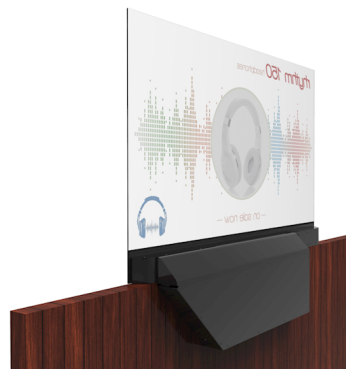

Planar LookThru L0552-S

Transparent OLED Display

The Planar® LookThru® OLED Display (LO552-S) is a 55-inch transparent display that showcases dynamic information on a transparent surface glass without the need for a back light or enclosure. The electronics box on the Planar LookThru LO552-S is set parallel to and below the display glass. The display can be used in both portrait and landscape modes, can be table-mounted, ceiling-mounted or tiled to create large, eye-catching video wall arrays. The Planar LookThru LO552-S features Planar® ERO-OLED™ (Extended Ruggedness and Optics™) technology featuring Corning® Gorilla® Glass for enhanced durability and optics.

SPECIFICATION	DETAIL
Product Name	LO552-S
Planar Part Number	998-1484-00
Viewable Size	55" diagonal
Display Active Area	47.6" (W) x 26.8" (H) (1209.6 mm x 680.4 mm)
Display Inactive Area (Left/Right/Top/Bottom)	0.3" / 0.3" / 0.3" / 3.8" (6.9 mm / 6.9 mm / 6.9 mm / 95.5 mm)
Aspect Ratio	16:9
Display Resolution	1920 x 1080, full HD
Display Type	Active Matrix Organic Light-Emitting Diode (AMOLED)
Surface Treatment	ERO (Extended Ruggedness and Optics) using Corning® Gorilla Glass®
Full Screen White Brightness	150 cd/m ² (typ.)
Peak White Brightness	400 cd/m ² (typ.)
Brightness, Uniformity	20%
Transmissivity	38%
Orientation	Landscape, Portrait, Inverted (Ceiling Mount), Tabletop, Tiled
Viewing Angle (typ)	178° H,V
Contrast Ratio (typ)	>100k:1
Response Time (typ)	<1 ms
Palette	1.073 billion colors (10-bit)
Color Gamut	120% of NTSC
Pixels per inch (PPI)	40